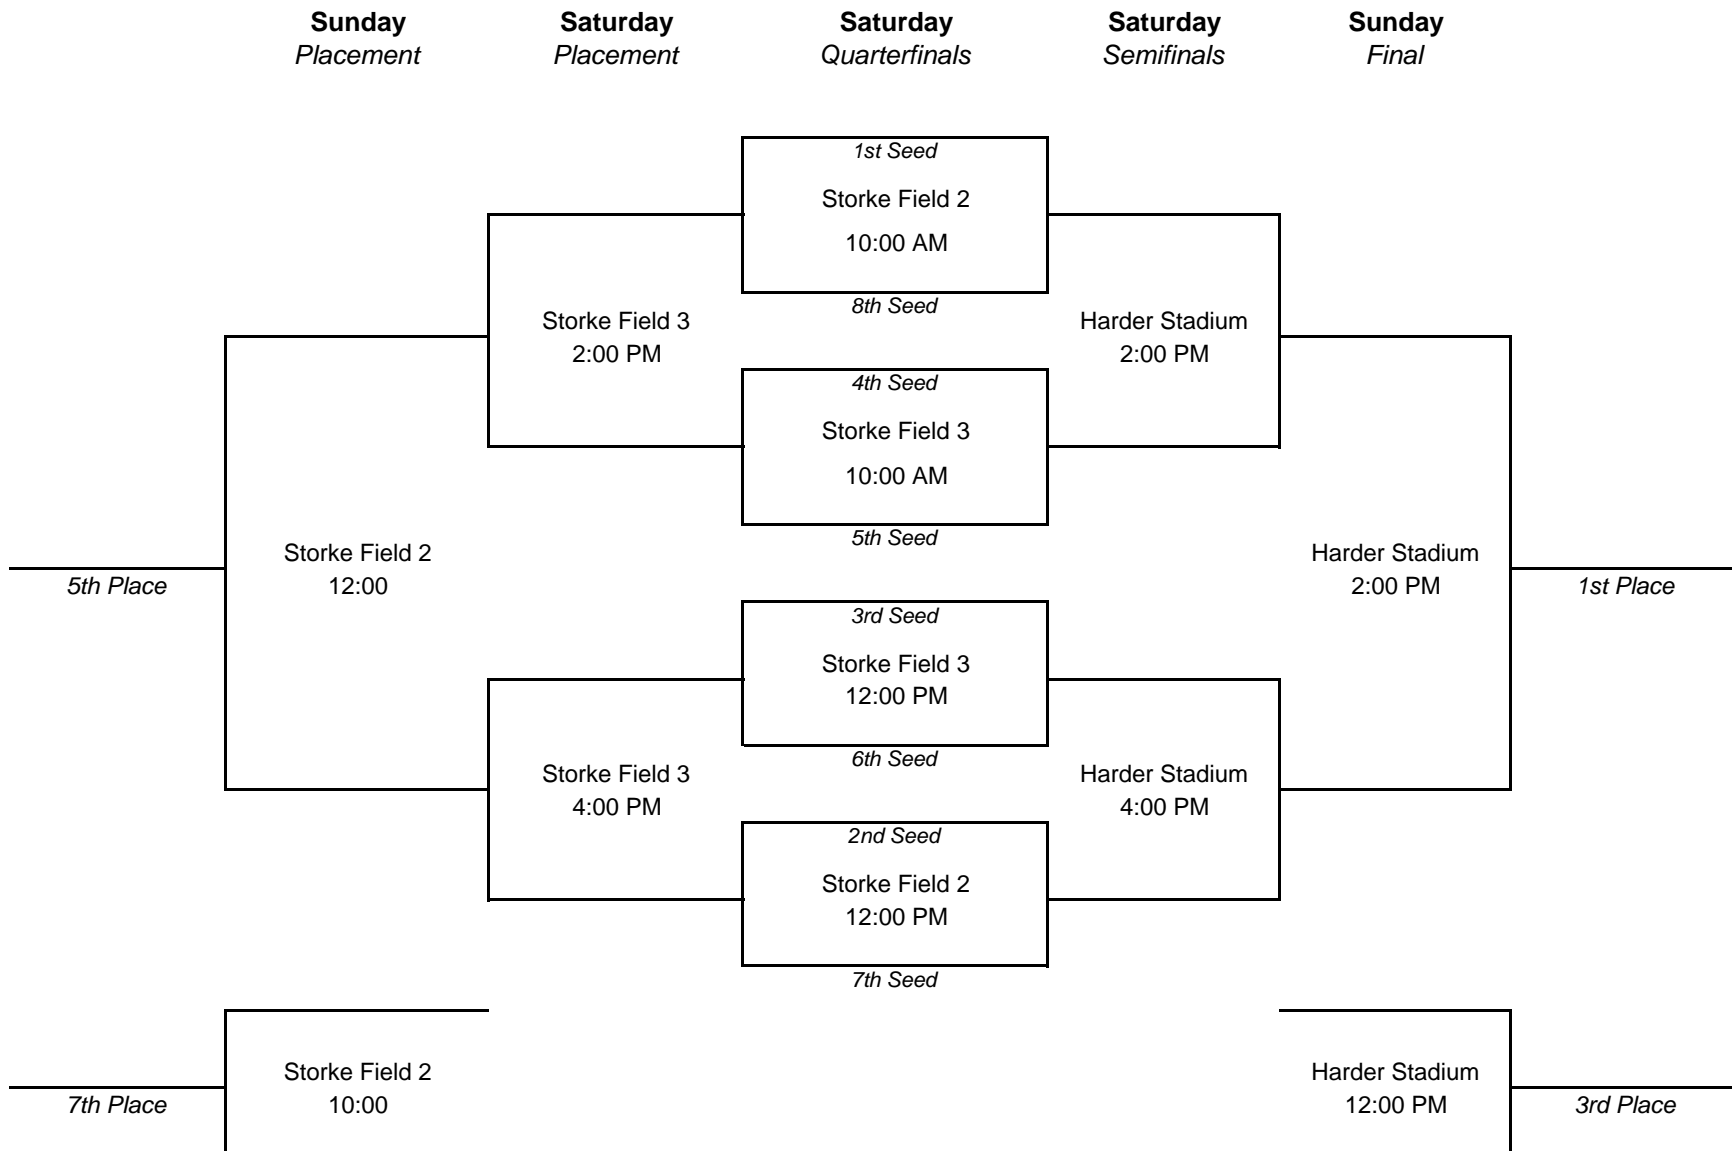

**Western Women's Lacrosse League Championships  
At UC Santa Barbara April 21 - 22, 2012**

<b>Saturday</b>	<b>Storke Field 1</b>	<b>Storke Field 2</b>	<b>Storke Field 3</b>	<b>Harder Stadium</b>
<b>10:00 AM</b>	B Division Semifinal 1 v. 4	D1 Quarterfinal 1 v. 8	D1 Quarterfinal 4 v. 5	
<b>12:00 PM</b>	B Division Semifinal 2 v. 3	D1 Quarterfinal 2 v. 7	D1 Quarterfinal 3 v. 6	
<b>2:00 PM</b>		D2 Semifinal 1 v. 4	D1 Placement 1/8 L vs. 4/5 L	D1 Semifinal 1/8 W vs. 4/5 W
<b>4:00 PM</b>		D2 Semifinal 2 v. 3	D1 Placement 2/7 L vs. 3/6 L	D1 Semifinal 2/7 W vs. 3/6 W
<b>6:00 PM</b>	All-League Award Ceremony in Harder Stadium. Soft beverages and light appetizers will be served.			
<b>Sunday</b>	<b>Storke Field 1</b>	<b>Storke Field 2</b>	<b>Storke Field 3</b>	<b>Harder Stadium</b>
<b>10:00 AM</b>	B Division 3rd Place	D1 7th Place		D2 1st Place
<b>12:00 PM</b>	B Division 1st Place	D1 5th Place	D2 3rd Place	D1 3rd Place
<b>2:00 PM</b>				D1 1st Place

**Format Both Days (All Three Divisions)**

- 1) Full length regulation and overtime games using all USL rules for college level play.
  - 30 minute halves with clock stopping after goals for the first 28 minutes.
  - The clock stops on every whistle in the last 2 minutes and on any official time out.
  - Two time-outs per team per game.
  - 10 minute half-time.
  - Regulation over-time(s).
- 2) Higher seed wears their white jersey except in the first round.
  - During quarterfinals for D1 and semifinals for D2 the lower seed wears their whites.
- 3) All other US Lacrosse rules apply in all situations.

**Western Women's Lacrosse League Division One Championship  
At UC Santa Barbara April 21 - 22, 2012**

**Western Women's Lacrosse League Division Two Championship**  
**At UC Santa Barbara April 21 - 22, 2012**

**Western Women's Lacrosse League  
B Team Division Championship  
At UC Santa Barbara April 21 - 22, 2012**

**Sunday**  
*3rd Place*

**Saturday**  
*Semifinals*

**Sunday**  
*1st Place*