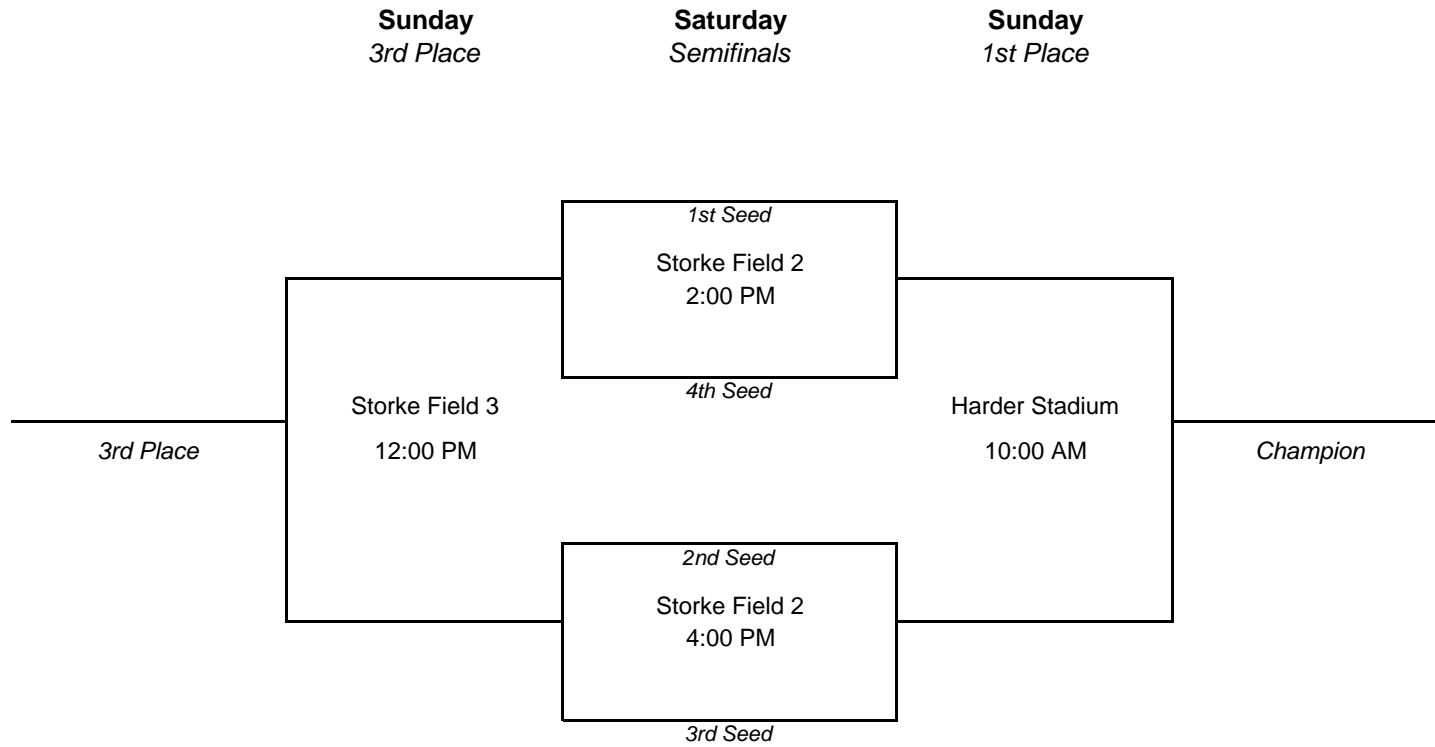

**Western Women's Lacrosse League Championships  
At UC Santa Barbara April 21 - 22, 2012**

<b>Saturday</b>	<b>Storke Field 1</b>	<b>Storke Field 2</b>	<b>Storke Field 3</b>	<b>Harder Stadium</b>
<b>10:00 AM</b>	B Division Semifinal 1 v. 4	D1 Quarterfinal 1 v. 8	D1 Quarterfinal 4 v. 5	
<b>12:00 PM</b>	B Division Semifinal 2 v. 3	D1 Quarterfinal 2 v. 7	D1 Quarterfinal 3 v. 6	
<b>2:00 PM</b>		D2 Semifinal 1 v. 4	D1 Placement 1/8 L vs. 4/5 L	D1 Semifinal 1/8 W vs. 4/5 W
<b>4:00 PM</b>		D2 Semifinal 2 v. 3	D1 Placement 2/7 L vs. 3/6 L	D1 Semifinal 2/7 W vs. 3/6 W
<b>6:00 PM</b>	All-League Award Ceremony in Harder Stadium. Soft beverages and light appetizers will be served.			
<b>Sunday</b>	<b>Storke Field 1</b>	<b>Storke Field 2</b>	<b>Storke Field 3</b>	<b>Harder Stadium</b>
<b>10:00 AM</b>	B Division 3rd Place	D1 7th Place		D2 1st Place
<b>12:00 PM</b>	B Division 1st Place	D1 5th Place	D2 3rd Place	D1 3rd Place
<b>2:00 PM</b>				D1 1st Place

**Format Both Days (All Three Divisions)**

- 1) Full length regulation and overtime games using all USL rules for college level play.
  - 30 minute halves with clock stopping after goals for the first 28 minutes.
  - The clock stops on every whistle in the last 2 minutes and on any official time out.
  - Two time-outs per team per game.
  - 10 minute half-time.
  - Regulation over-time(s).
- 2) Higher seed wears their white jersey except in the first round.
  - During quarterfinals for D1 and semifinals for D2 the lower seed wears their whites.
- 3) All other US Lacrosse rules apply in all situations.

**Western Women's Lacrosse League Division One Championship  
At UC Santa Barbara April 21 - 22, 2012**

**Western Women's Lacrosse League Division Two Championship**  
**At UC Santa Barbara April 21 - 22, 2012**

**Western Women's Lacrosse League  
B Team Division Championship  
At UC Santa Barbara April 21 - 22, 2012**

**Sunday**  
*3rd Place*

**Saturday**  
*Semifinals*

**Sunday**  
*1st Place*